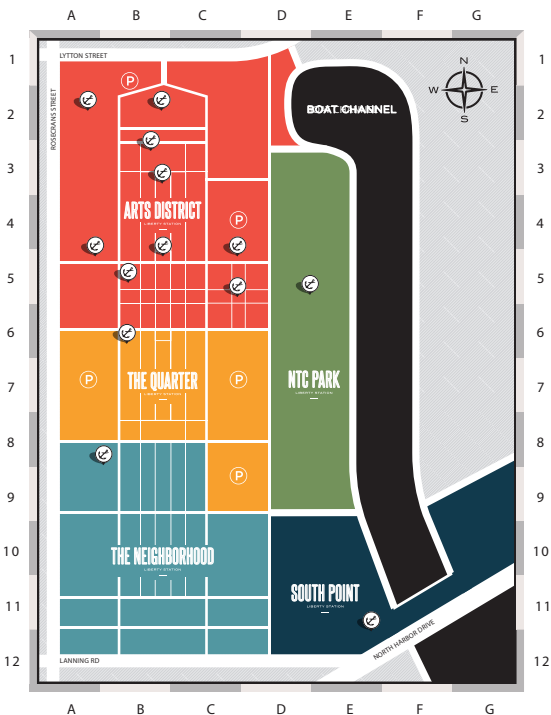

LIBERTY STATION

SAN DIEGO, CALIFORNIA

2017 MAP & DIRECTORY

LIBERTYSTATION.COM

LIBERTYSTATION

LIBERTY_STATION

#EXPLORELIBERTYSTATION

BUILDING NUMBERS

NEAT FACT
Our varying historic building numbers are arranged by when they were built.

GO FORTH AND EXPLORE

LIBERTY STATION SAN DIEGO, CALIFORNIA

LIBERTY STATION DISTRICTS

- ARTS DISTRICT
- THE NEIGHBORHOOD
- THE QUARTER
- SOUTH POINT

EVENT

- 32 C2° Brick
- 177 B5° Corky McMillin Companies Event Center
- 200 C5° Dick Laub NTC Command Center
- C5° Ingram Plaza
- B5° Luce Court
- 208 B6° The North Chapel
- 623 D11° Point Loma Conference Center

STAY

- E11° Courtyard By Marriott
- E11° Homewood Suites by Hilton

EAT

- 1 B2° California Breakfast Republic
- 19 C4° Chi Chocolate & Banyan Catering
- 30 B7° Cold Stone Creamery
- 193 C4° Con Pane Rustic Breads & Cafe
- 24 B1° Corvette Diner & Gamer Garage
- 11 B2° El Jardin
- 30 B7° Fire Tree Cafe
- 8 B2° Fireside by the Patio Group
- 27 B6° Five Guys
- 632 D12° Harbor Greek Cafe
- 30 B7° Ikiru Sushi
- 633 D12° Issara Thai
- 1 B2° Liberty Public Market
- 632 D12° Los Primos Mexican Food
- 30 B7° Luna Grill
- 27 A7° Nekter Juice Bar
- 1 B2° Officine Buona Forchetta
- 634 D11° Oggi's Pizza & Brewing Co.
- 27 B6° Panera Bread
- 30 C7° Poke 123
- 30 B7° Sammy's Woodfired Pizza
- 193 C4° Slater's 50/50
- 632 E11° Smashburger
- 193 D4° Soda & Swine
- 201 C6° Solare Ristorante
- 632 E11° Starbucks on Laning
- 30 A7° Starbucks on Truxtun
- 1 B2° Stone Brewing World Bistro & Gardens
- 631 E11° Subway
- 633 E11° Sushiya
- 30 B7° Tender Greens
- 10 B1° The Loma Club
- 35 A5° The LOT